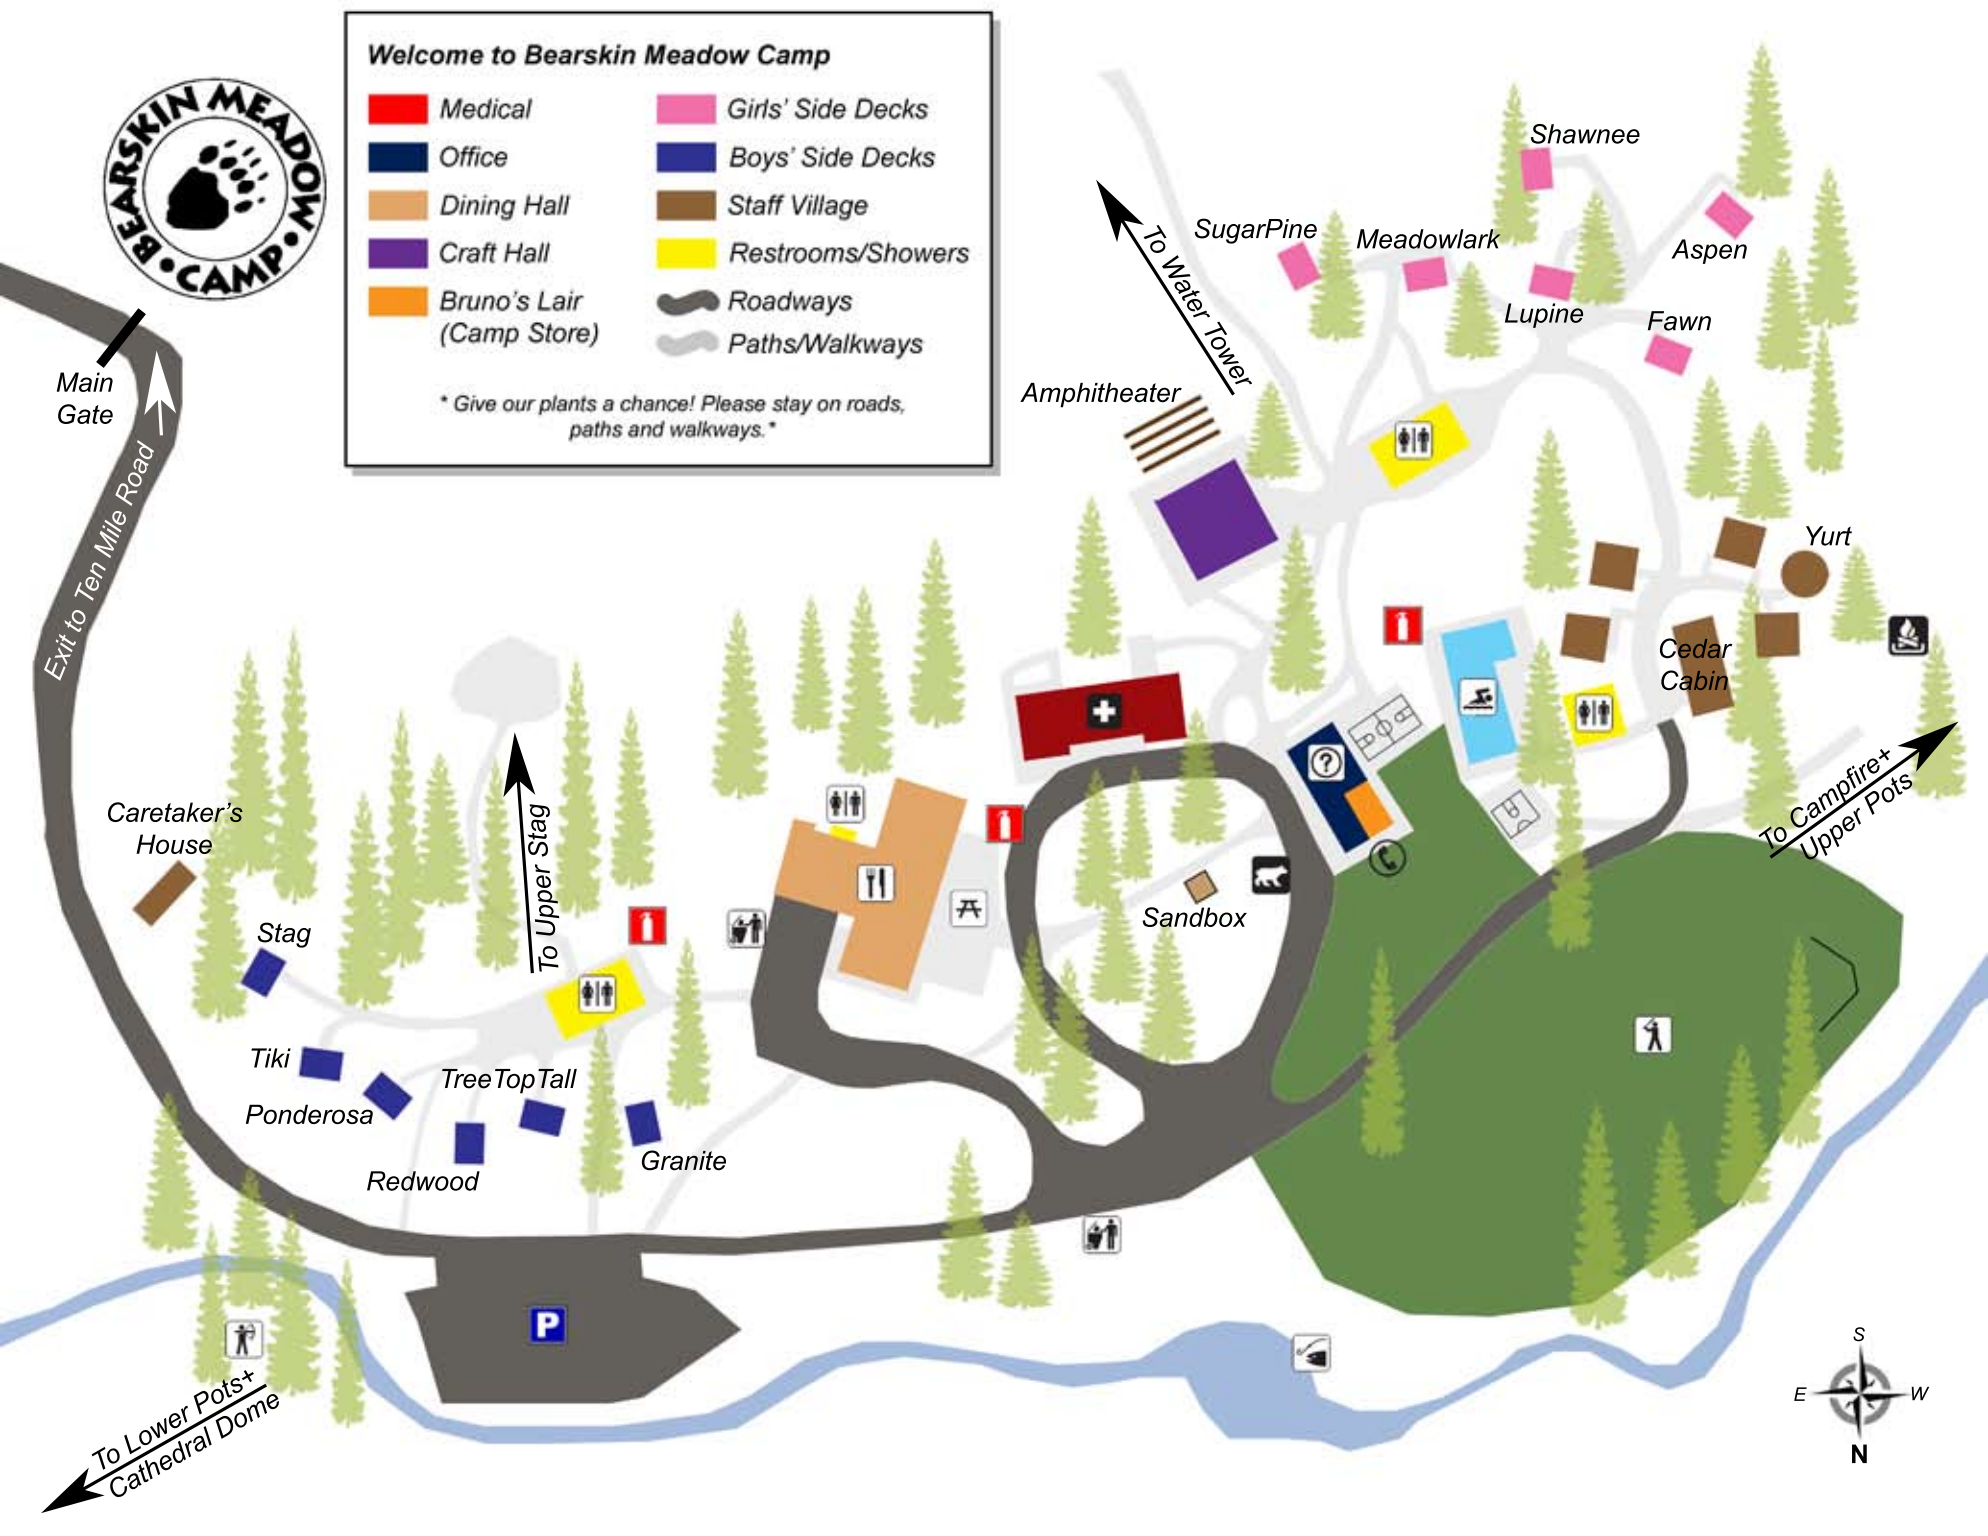

### Welcome to Bearskin Meadow Camp

- |   |   |
|---|---|
|  Medical                    |  Girls' Side Decks  |
|  Office                    |  Boys' Side Decks  |
|  Dining Hall               |  Staff Village     |
|  Craft Hall                |  Restrooms/Showers |
|  Bruno's Lair (Camp Store) |  Roadways          |
|   |  Paths/Walkways    |

\* Give our plants a chance! Please stay on roads, paths and walkways.\*

Main Gate

Exit to Ten Mile Road

Caretaker's House

Stag

Tiki

Ponderosa

Redwood

Tree Top Tall

Granite

To Upper Stag

Sandbox

Amphitheater

Sugar Pine

Meadowlark

Lupine

Shawnee

Aspen

Fawn

Cedar Cabin

Yurt

To Campfire+ Upper Pots

To Lower Pots+ Cathedral Dome